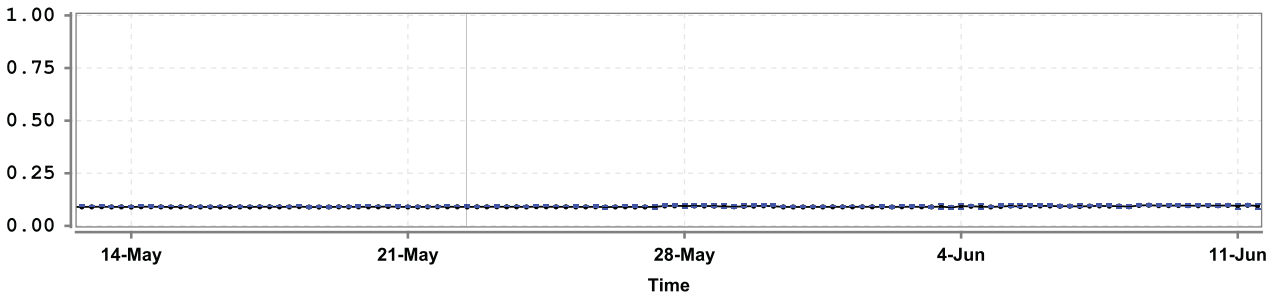

Service Quality History

Service Quality Violations

Number of Events

Total Event Duration

Path Measurement Data

Chart Time: May 12, 2009 - Jun 11, 2009

Packet Loss (%)

Bandwidth (Mbps)

Propagation Delay (ms)

Jitter (ms)

Legend

- SQD Threshold
- Summary High/Low Marks
- Not Monitored
- Outside SQD Threshold
- Connectivity Loss