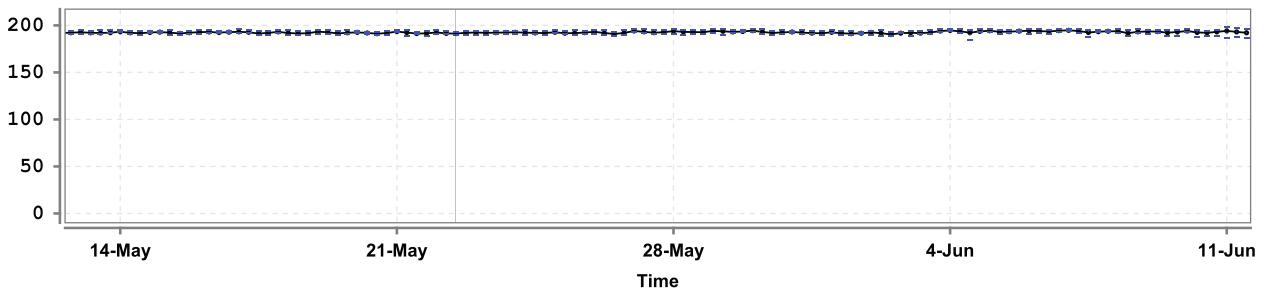

Service Quality History

Service Quality Violations

Number of Events

Total Event Duration

Path Measurement Data

Chart Time: May 12, 2009 - Jun 11, 2009

Packet Loss (%)

Bandwidth (Mbps)

Propagation Delay (ms)

Jitter (ms)

Legend

- SQD Threshold
- Summary High/Low Marks
- Not Monitored
- Outside SQD Threshold
- Connectivity Loss