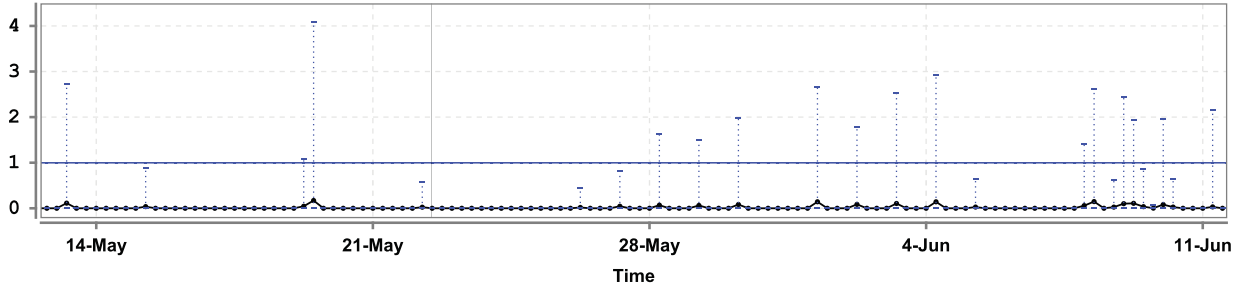

Service Quality History

Service Quality Violations

Number of Events

Total Event Duration

Path Measurement Data

Chart Time: May 12, 2009 - Jun 11, 2009

Packet Loss (%)

Bandwidth (Mbps)

Propagation Delay (ms)

Jitter (ms)

Legend

- SQD Threshold
- Summary High/Low Marks
- Not Monitored
- Outside SQD Threshold
- Connectivity Loss