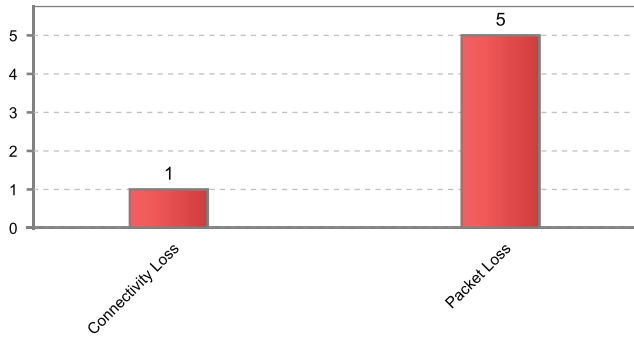

Path Summary Report

Dallas-DC (72.3.131.10) <-> www.google.com

May 12, 2009 - June 11, 2009

Path Details

Sequencer:	Dallas-DC (72.3.131.10)	Target:	www.google.com
Path Description:	Public website path	Target Type:	PV Demo - High Speed Web Target
Group:	PathView Default	Service Quality Definition:	PV Demo - High Speed Web SQD
Tags:	Carrier=GlobalCom, Importance=High, Region=US Midwest, ServiceCode=D, ServiceType=Data, Vendor=Dell, Vendor=Microsoft		

Service Quality History

Service Quality Violations

Number of Events

Total Event Duration

Path Measurement Data

Chart Time: May 12, 2009 - Jun 11, 2009

Packet Loss (%)

Bandwidth (Mbps)

Propagation Delay (ms)

Jitter (ms)

Legend

- SQD Threshold
- Summary High/Low Marks
- Not Monitored
- Outside SQD Threshold
- Connectivity Loss