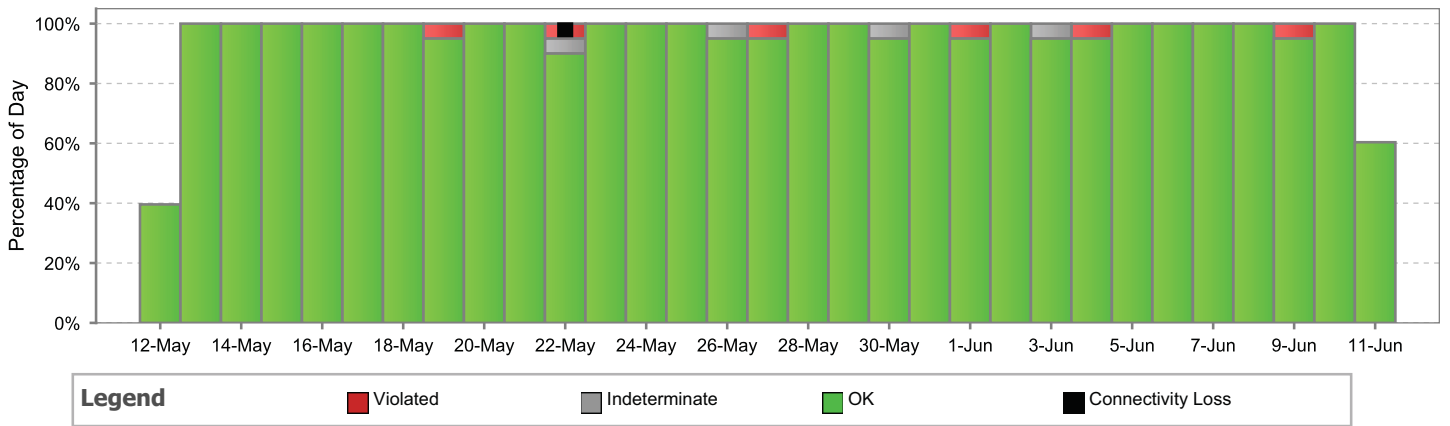

Path Summary Report

Dallas-DC (72.3.131.10) <-> www.google.com

May 12, 2009 - June 11, 2009

Path Details

Sequencer:	Dallas-DC (72.3.131.10)	Target:	www.google.com
Path Description:	Public website path	Target Type:	PV Demo - High Speed Web Target
Group:	PathView Default	Service Quality Definition:	PV Demo - High Speed Web SQD
Tags:	Carrier=GlobalCom, Importance=High, Region=US Midwest, ServiceCode=D, ServiceType=Data, Vendor=Dell, Vendor=Microsoft		

Service Quality History

Service Quality Violations

Number of Events

Total Event Duration

Path Measurement Data

Chart Time: May 12, 2009 - Jun 11, 2009

Packet Loss (%)

Bandwidth (Mbps)

Propagation Delay (ms)

Jitter (ms)

Legend

- SQD Threshold
- Summary High/Low Marks
- Not Monitored
- Outside SQD Threshold
- Connectivity Loss