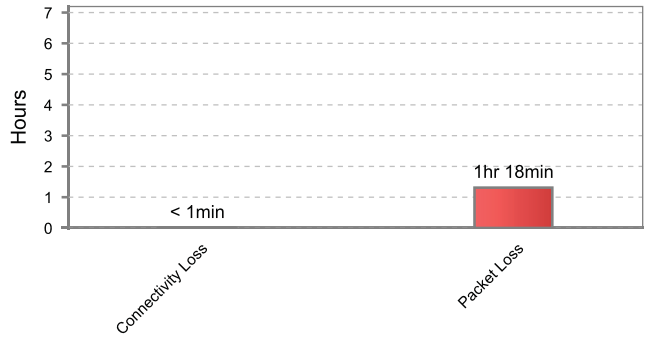

Service Quality History

Service Quality Violations

Number of Events

Total Event Duration

Path Measurement Data

Chart Time: May 12, 2009 - Jun 11, 2009

Packet Loss (%)

Bandwidth (Mbps)

Propagation Delay (ms)

Jitter (ms)

Legend

- SQD Threshold
- Summary High/Low Marks
- Not Monitored
- Outside SQD Threshold
- Connectivity Loss